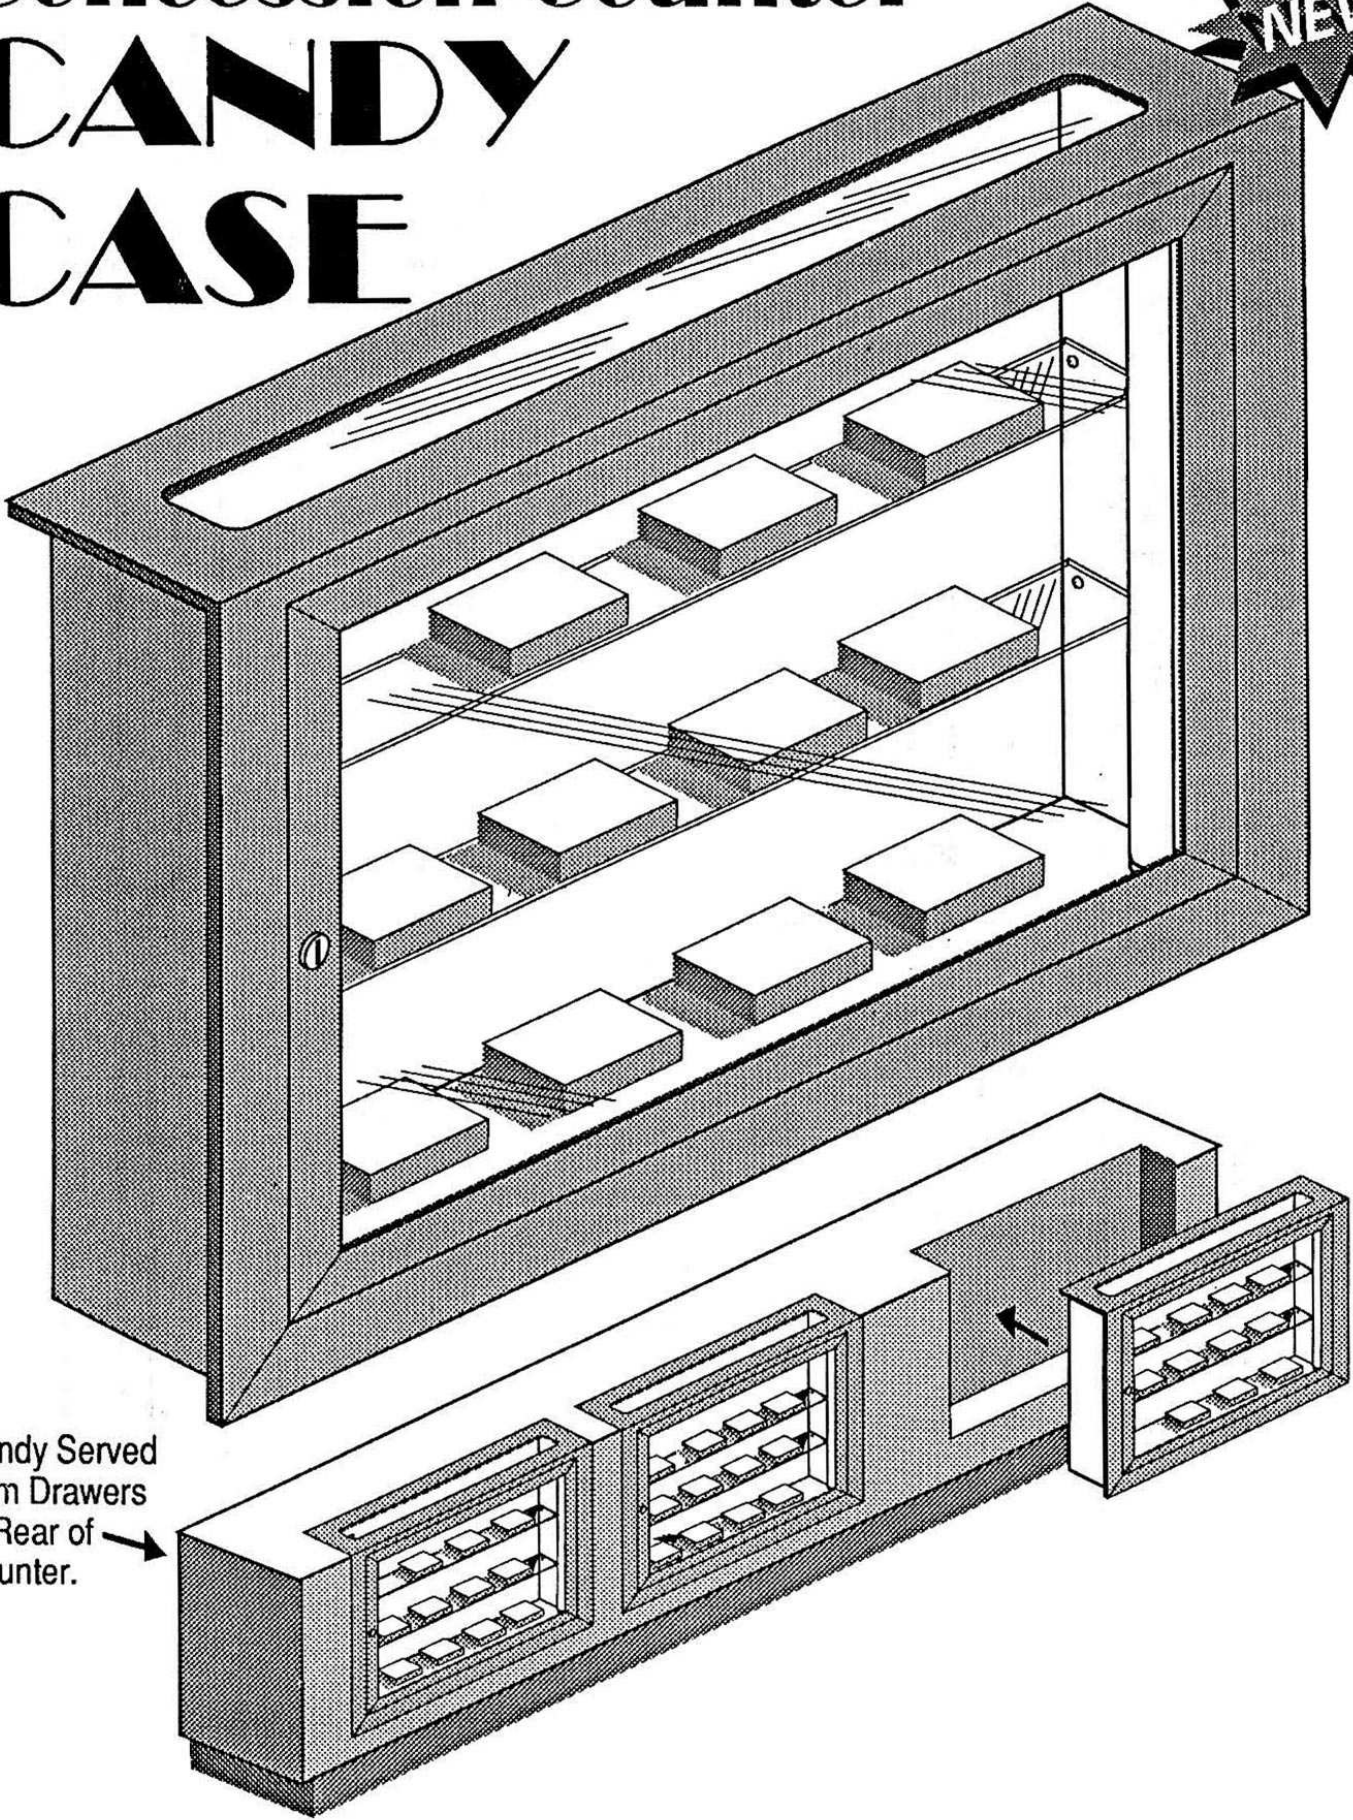

# Concession Counter CANDY CASE

**NEW!**

Candy Served  
from Drawers  
in Rear of  
Counter.

# CANDY CASE

- Heavy extruded anodized aluminum case frame (5 3/8" deep).
- Recessed glass door (1 1/2" face).
- Cylinder lock with 2 keys.
- Full length piano hinge.
- Integral-perimeter mini-fluorescent lighting.
- Built-in 1 7/8" aluminum flange with 1" overlay.
- Aluminum top with cut-out glass window.
- Mirrored interior.
- 2 glass shelves.
- Integral electrical housing.