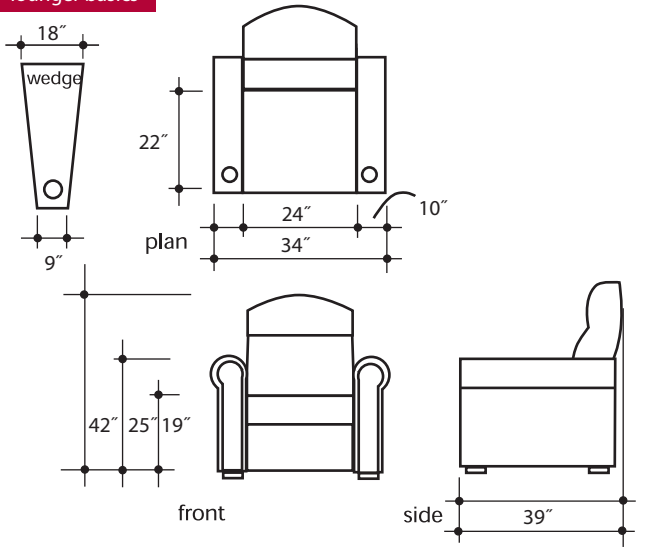

lounger basics

lounger clearances

seating plans

no scale - all dimensions shown are in inches

wedge configuration