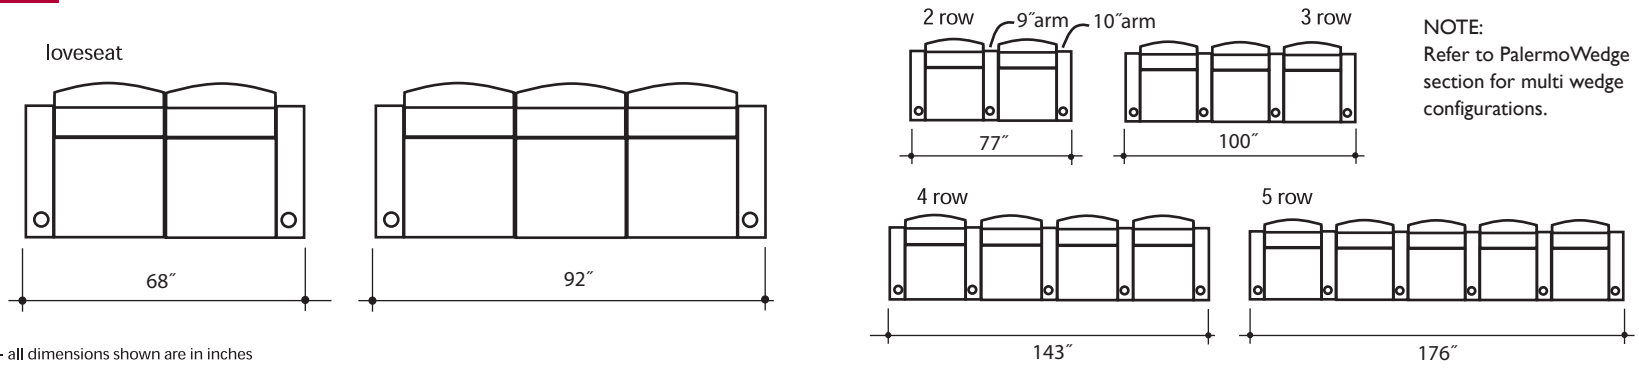

lounger basics

lounger clearances

seating plans

no scale - all dimensions shown are in inches

wedge configuration