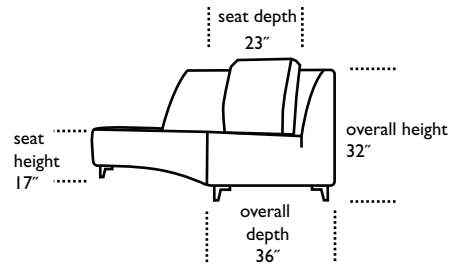

144"

74"

81"

36"

ottoman

75"

37"

armless loveseat

18"

36"

bumper end unit

30"

18"

BACK PILLOW

3 1/2"

seat depth
23"

seat height
17"

overall height
32"

overall depth
36"

leg detail

THE FRONT ROW