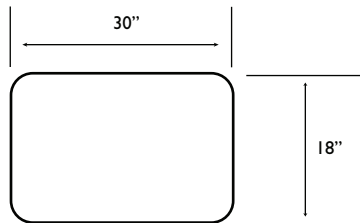

144"

74"

81"

36"

ottoman

75"

37"

armless loveseat

18"

36"

bumper end unit

30"

18"

BACK PILLOW

3 1/2"

seat depth
23"

seat height
17"

overall height
32"

overall depth
36"

leg detail

THE FRONT ROW