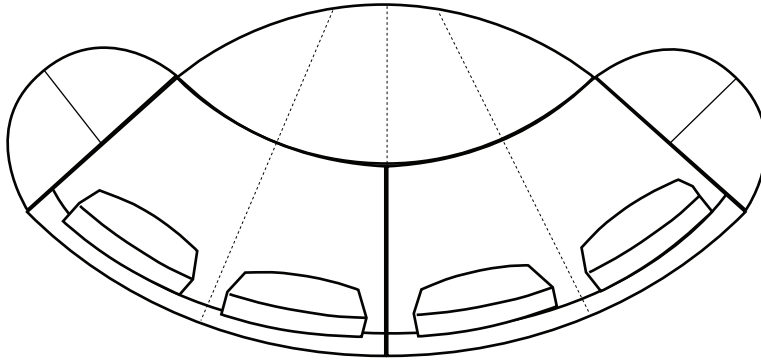

144"

74"

81"

36"

ottoman

75"

37"

armless loveseat

18"

36"

bumper end unit

30"

18"

BACK PILLOW

3 1/2"

seat depth
23"

seat height
17"

overall height
32"

overall depth
36"

leg detail

THE FRONT ROW