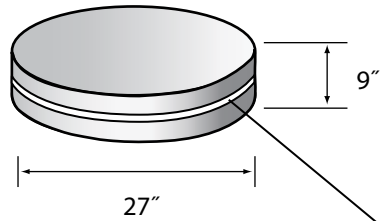

the center piece is removable and reversible

center piece

mesh for breathing