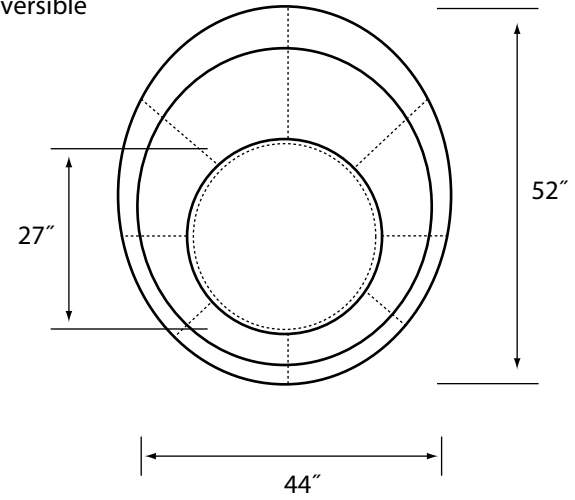

the center piece is removable and reversible

center piece

mesh for breathing