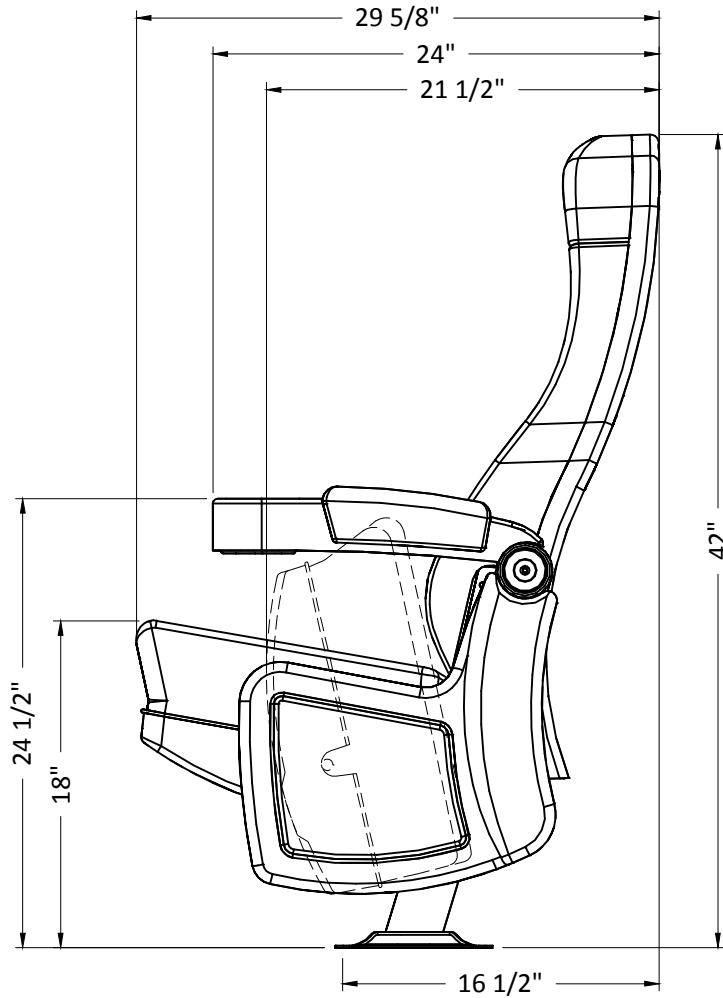

The Movie Star and Action Star Theater Seat

23" A 24"

Acc.: plg.