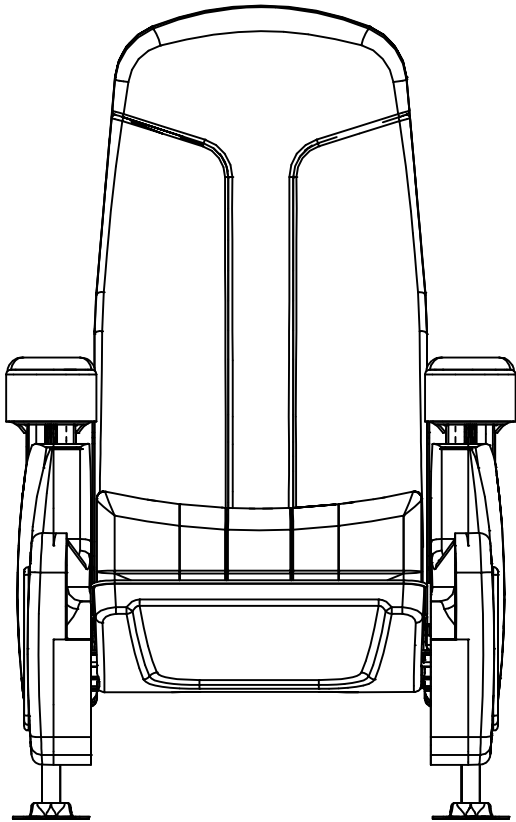

The Movie Star and Action Star Theater Seat

23" A 24"

Acc.: plg.