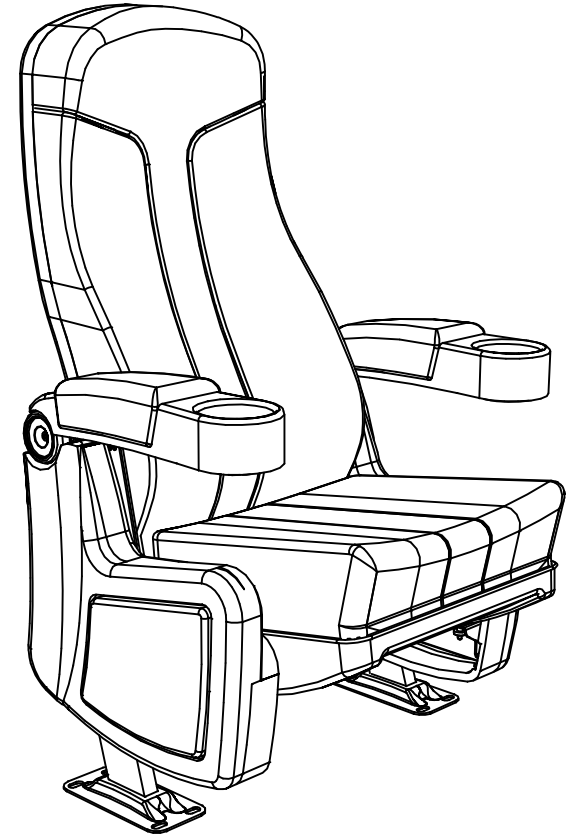

The Movie Star and Action Star Theater Seat

23" A 24"

Acc.: plg.